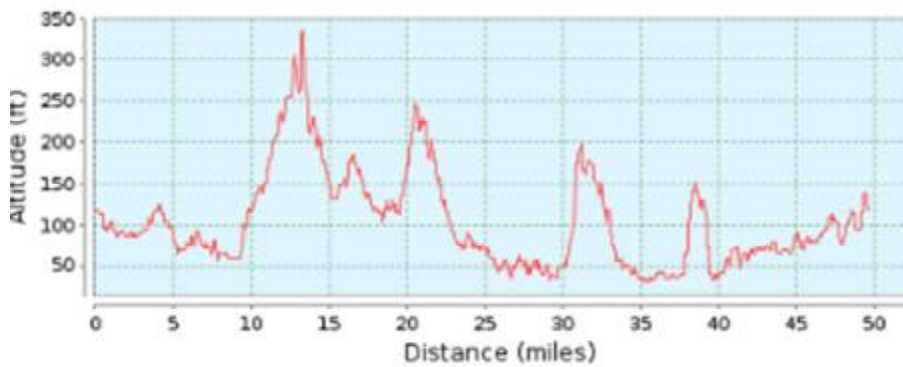

Tewkesbury Long Route

Altitude Profile

Altitude range

305 feet (Altitude from 30 feet to 335 feet)
Total climb 1,450 feet
Total descent 1,447 feet

GPSies-Index 8.56 New! (experimental)

ClimbByBike-Index 84.58

Fiets-Index 0.01

Wrong altitude? Recalculate!

Tewkesbury Med Route

Altitude Profile

Altitude range

295 feet (Altitude from 39 feet to 335 feet)
Total climb 1,047 feet
Total descent 1,043 feet

GPSies-Index 6.7 New! (experimental)

ClimbByBike-Index 65.98

Fiets-Index 0.01

Wrong altitude? Recalculate!

Tewkesbury Short Route

Altitude Profile

Altitude range

102 feet (Altitude from 36 feet to 138 feet)
Total climb 463 feet
Total descent 453 feet