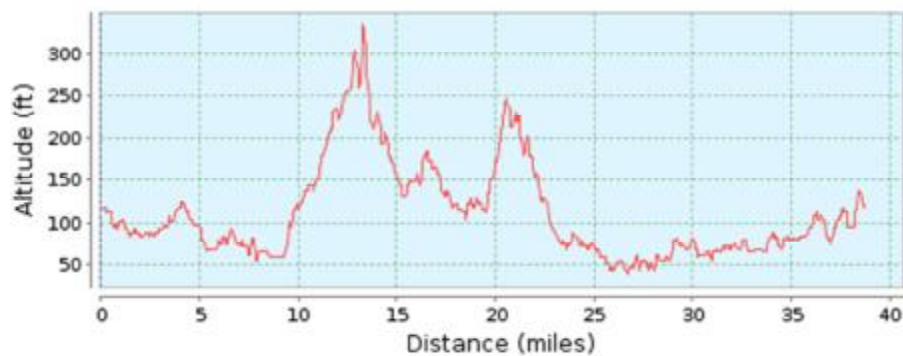

Tewkesbury Long Route

Altitude Profile

Altitude range

305 feet (Altitude from 30 feet to 335 feet)
Total climb 1,450 feet
Total descent 1,447 feet

GPSies-Index 8.56 New! (experimental)

ClimbByBike-Index 84.58

Fiets-Index 0.01

Wrong altitude? Recalculate!

Tewkesbury Med Route

Altitude Profile

Altitude range

295 feet (Altitude from 39 feet to 335 feet)
Total climb 1,047 feet
Total descent 1,043 feet

GPSies-Index 6.7 New! (experimental)

ClimbByBike-Index 65.98

Fiets-Index 0.01

Wrong altitude? Recalculate!

Tewkesbury Short Route

Altitude Profile

Altitude range

102 feet (Altitude from 36 feet to 138 feet)
Total climb 463 feet
Total descent 453 feet