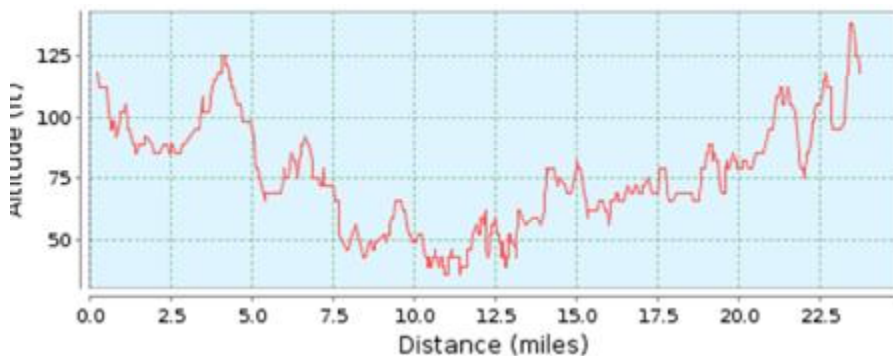

Tewkesbury Long Route

Altitude Profile

Altitude range

305 feet (Altitude from 30 feet to 335 feet)
Total climb 1,450 feet
Total descent 1,447 feet

GPSies-Index 8.56 New! (experimental)

ClimbByBike-Index 84.58

Fiets-Index 0.01

Wrong altitude? Recalculate!

Tewkesbury Med Route

Altitude Profile

Altitude range

295 feet (Altitude from 39 feet to 335 feet)
Total climb 1,047 feet
Total descent 1,043 feet

GPSies-Index 6.7 New! (experimental)

ClimbByBike-Index 65.98

Fiets-Index 0.01

Wrong altitude? Recalculate!

Tewkesbury Short Route

Altitude Profile

Altitude range

102 feet (Altitude from 36 feet to 138 feet)
Total climb 463 feet
Total descent 453 feet